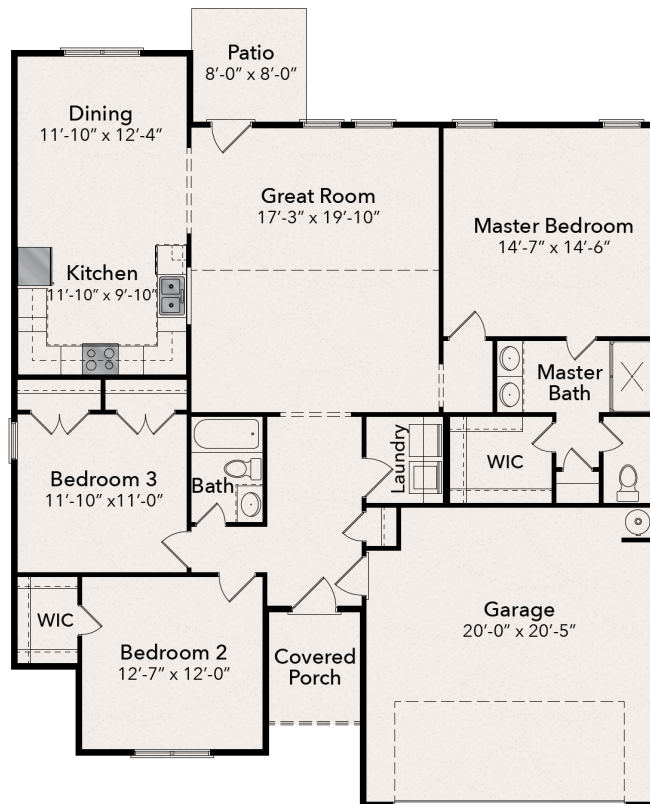

Belford Prime

Sq Ft: 1618

A Elevation

B Elevation

First Floor

Price, features, specifications, availability and other terms and conditions are subject to change without notice. Due to our consistent efforts to improve our homes, JSJ Builders reserves the right to make changes without notice or obligation. Illustrations and specifications are believed to be correct at time of publication, and are not intended to create any warranty or contract rights. All dimensions are approximate. Details shown may vary depending on the elevation and options chosen. Please consult your Sales Representative for details.