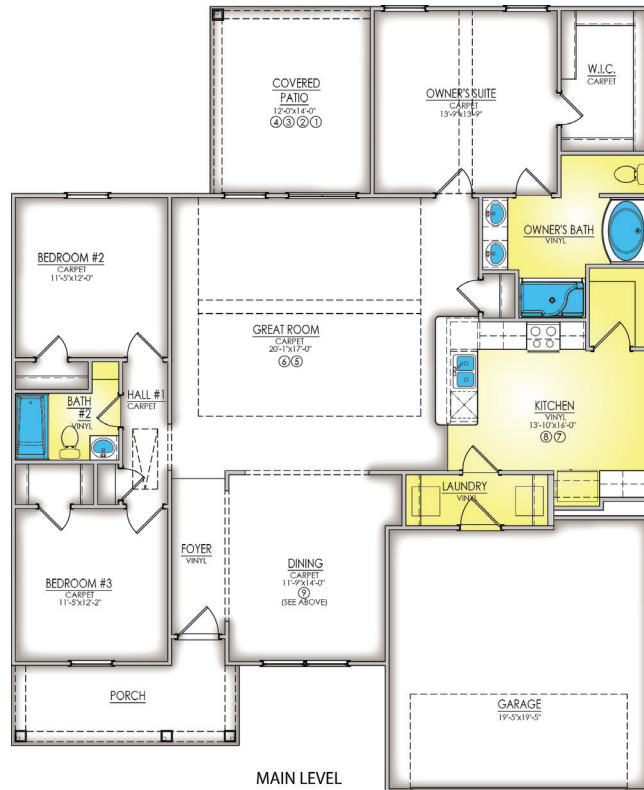

THE WISTERIA II

1,773 sf | 3 BR, 2 BA

GreatSouthernHomes.com

ELEVATION A

ELEVATION C

ELEVATION E

THE WISTERIA II

MAIN LEVEL

FIRST FLOOR