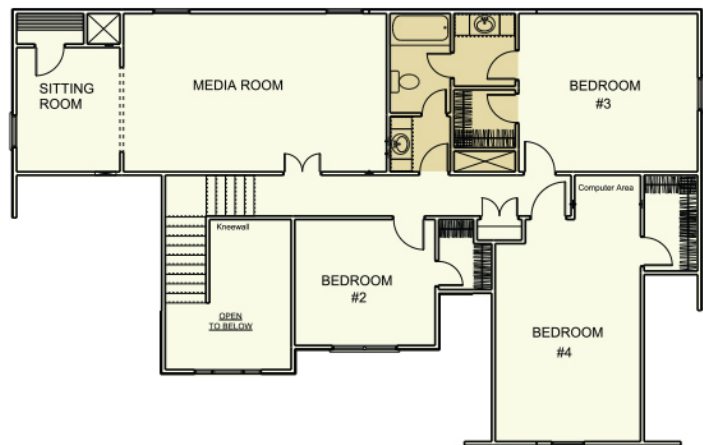

The Chloe

Elevation B

Square Feet: 3,206 | Bedrooms: 3 | Baths: 2 | Garage Car: 2

FIRST FLOOR

SECOND FLOOR

www.jsjbuildersnc.com | 1135 Robeson Street | Fayetteville, NC 28305

Square footage is approximate and plans are subject to change without notice.