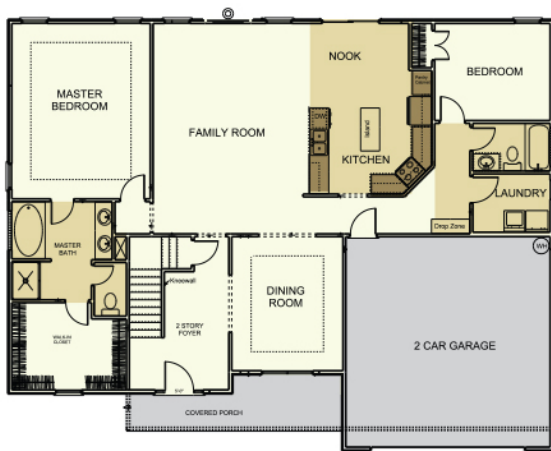

The Chloe

Elevation B

Square Feet: 3,206 | Bedrooms: 3 | Baths: 2 | Garage Car: 2

FIRST FLOOR

SECOND FLOOR

www.jsjbuildersnc.com | 1135 Robeson Street | Fayetteville, NC 28305

Square footage is approximate and plans are subject to change without notice.